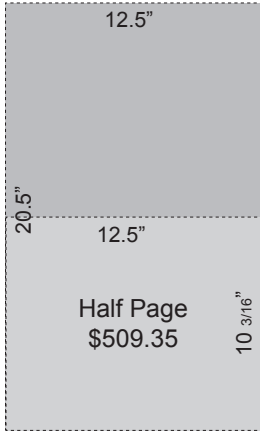

# AD SIZES

## National rates for Standard Sun Sizes

Full Page  
\$1,025

Rectangular  
(Vertical)  
\$163.46

Rectangular  
(Horizontal)  
\$148.96

Square  
\$103.88

Business card  
(Horizontal)  
\$51.94

Business card  
(Vertical)  
\$50.03

Measurements are calculated by inches.

If you wish to place an ad that does not fit these sizes we can accommodate to a custom size ad. However please keep in mind that The Sun's layout is set for a 5 column grid and your ad must be locked into the nearest column. Each column is 2.38" wide. The cost per square inch is \$4.