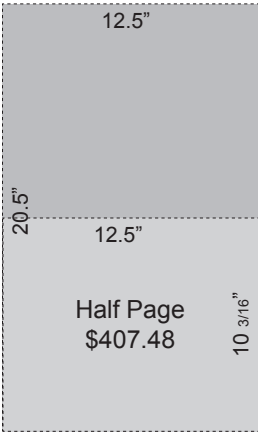

AD SIZES

Local rates for Standard Sun Sizes

Local businesses (A business/company that serve the National City, Chula Vista, Nestor, Imperial Beach, San Ysidro, Bonita, Eastlake and Otay Mesa area).

Full Page
\$820

Rectangular
(Vertical)
\$130.77

Rectangular
(Horizontal)
\$119.16

Square
\$83.10

Business card
(Horizontal)
\$41.55

Business card
(Vertical)
\$40.02

Measurements are calculated by inches.

If you wish to place an ad that does not fit these sizes we can accommodate to a custom size ad. However please keep in mind that The Sun's layout is set for a 5 column grid and your ad must be locked into the nearest column. Each column is 2.38" wide. The cost per square inch is \$3.2.